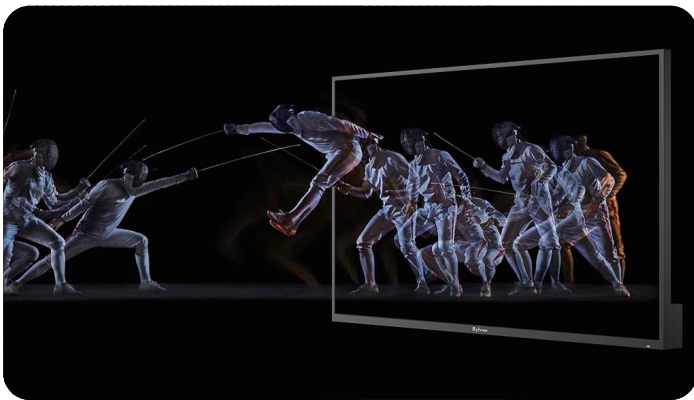

## Helio QLED Outdoor TV, Brighter, Smarter, Tougher

Meet the world's first outdoor TV with Helio QLED, up to 110".

Enjoy 4K Ultra HD, 120Hz, and Dolby Vision for stunning clarity even under full sun. Built for all seasons with IP55 weather-proofing, WiFi/Bluetooth, Google TV, and voice control.

### 4K 120Hz

Sharp, smooth, cinema-quality picture.

### 60W Speakers

High-quality sound with built-in dual speakers